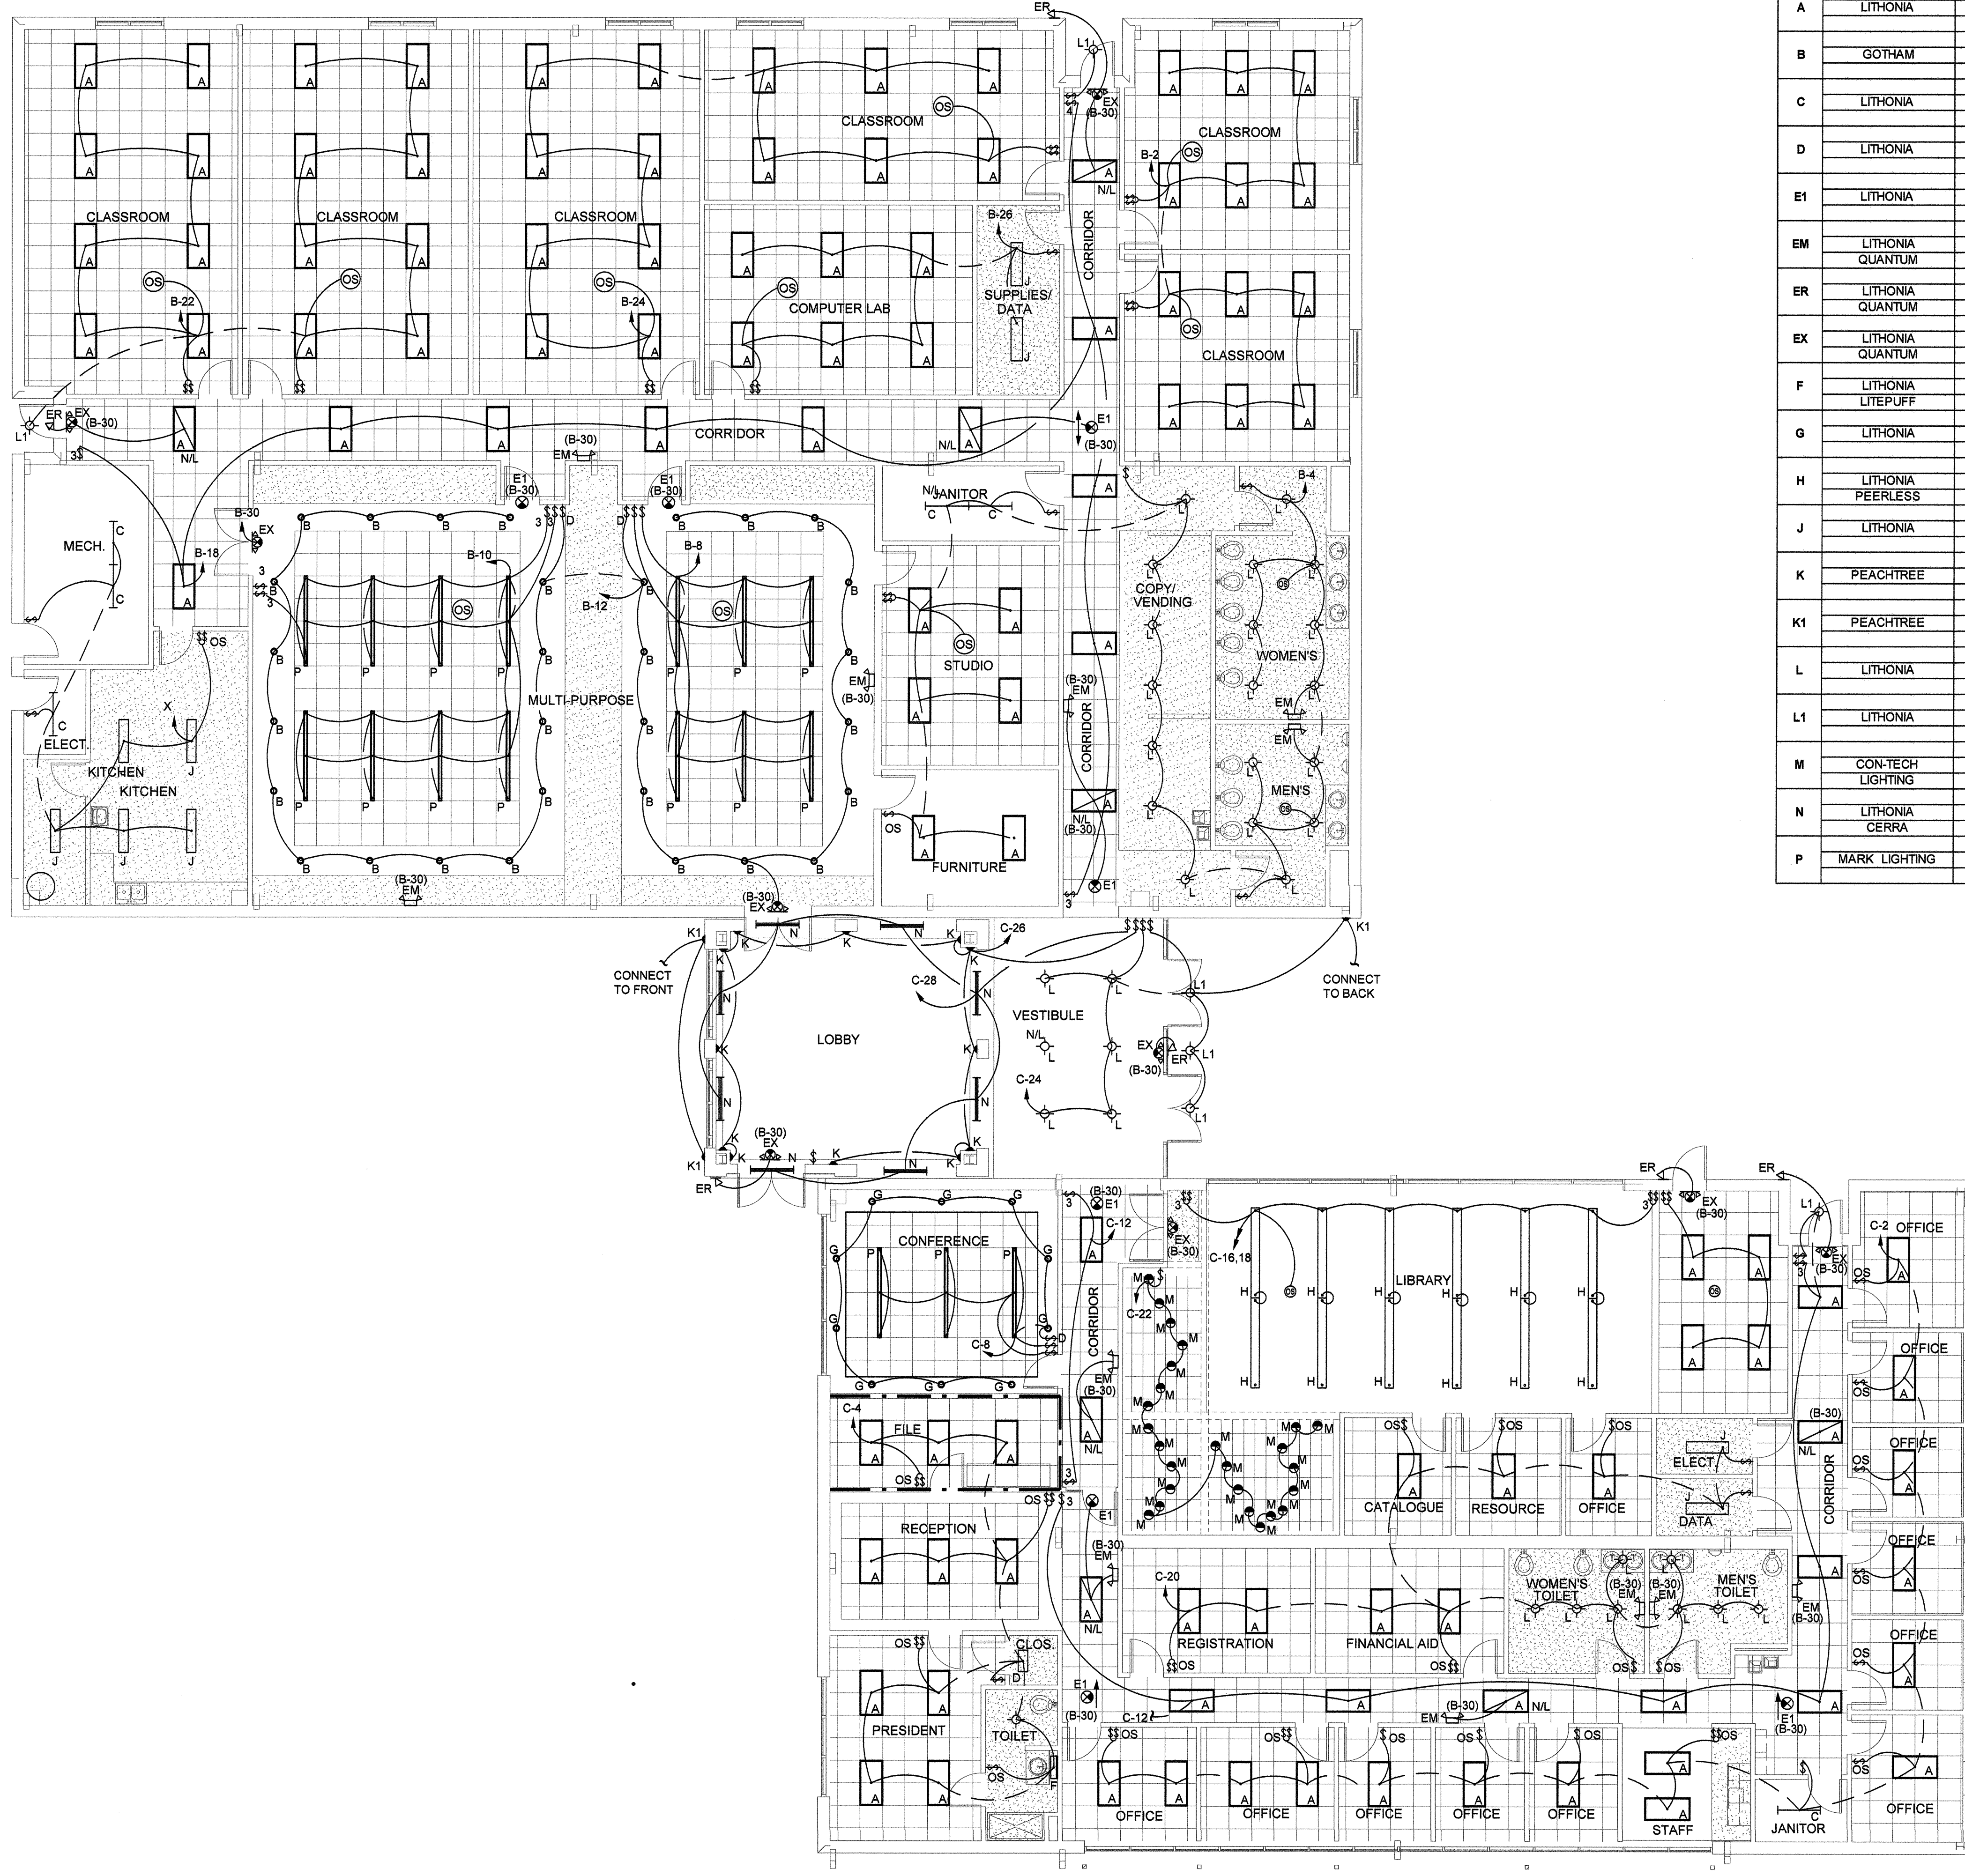

APEX SCHOOL OF THEOLOGY 09/13/11					
LIGHTING FIXTURE SCHEDULE					
TYPE	MANUFACTURER	CATALOG NUMBER	LAMPS	DESCRIPTION	VOLT WATT
A	LITHONIA	2GT8332A12120GEB10IS	3- 32W T8	2' X 4' FLUORESCENT RECESSED TROFFER MAIN AREAS	120 96
B	GOTHAM	CG10 1/28DTT6AR BLACK	2- 26W DTT	DIMMABLE COMPACT FLUORESCENT PENDANT CYLINDER-VERIFY DROP MULTIPURPOSE	120 62
C	LITHONIA	C132MVOLTGEB10ISAL	1- 32W T8	4' ALL-PURPOSE FLUORESCENT STRIP ELECT., JANITORS, DATA, MECHANICAL ROOM	120 32
D	LITHONIA	VW117MVOLTAL	1- 17W T8	2' WRAPAROUND LIGHT PRESIDENTS CLOSET	120 17
E1	LITHONIA	EDG1GEL	LED	EDGE-LIT SINGLE-FACE EXT	120 5
EM	LITHONIA QUANTUM	ELAWMR24 K605	2- 6W KRYPTON	INTERIOR EMERGENCY LIGHT WITH 90 MINUTE BATTERY BACK-UP	120 12
ER	LITHONIA QUANTUM	ELAMR24K0606	1-6W MR24	EXTERIOR EMERGENCY EGRESS LIGHT WITH 90 MINUTE BATTERY BACK-UP	120 6
EX	LITHONIA QUANTUM	LHQM5W1R120/277HO (AT) LHQM5W1R120/277	2- 6W MR24 LED	EXIT / EMERGENCY COMBINATION LIGHT WITH 90 MINUTE BATTERY BACK-UP	120 15
F	LITHONIA LITEPUFF	1890RE	2- 17W T8	VANITY WALL BRACKET PRESIDENTS TOILET	120 34
G	LITHONIA	AFV25DT16WRMVOLT ADEZ DIMMING BALLAST	1- 26W DTT	DIMMABLE 6" COMPACT FLUORESCENT RECESSED DOWNLIGHT CONFERENCE	120 26
H	LITHONIA PEERLESS	LD6 412655 T8R8 GEB10 DCT WHITE	6- 32W T8	6" ROUND, 8' SUSPENDED UP/DOWN-VERIFY DROP LIBRARY	120 198
J	LITHONIA	SB232MVOLTGEB10IS	2- 32W T8	1' X 4' SURFACE FLUORESCENT WRAPAROUND FOOD PREP, ELEC	120 64
K	PEACHTREE	PCTK-6242DIM	3- 42W TT 2 UP/1 DN	DIMMABLE 9" UP/DOWNLIGHT FLUORESCENT CYLINDER LOBBY	120 126
K1	PEACHTREE	PCTK-6242	3- 42W TT 2 UP/1 DN	WET LOCATION 9" UP/DOWNLIGHT FLUORESCENT CYLINDER OUTSIDE LOBBY	120 126
L	LITHONIA	LF82/18DTT802MVOLT GEB10	2- 18W DTT	6" HORIZONTAL COMPACT FLUORESCENT DOWNLIGHT TOILETS, LOBBY	120 36
L1	LITHONIA	LF82/18DTT802MVOLT GEB10	2- 18W DTT	6" HORIZONTAL COMPACT FLUORESCENT DOWNLIGHT ENTRANCES	120 36
M	CON-TECH LIGHTING	LIR381T ODYSSEY FLEX TRACK CHOOSE PARTS	1-50W MR16G	MONORAIL W/ TRACK HEADS LIBRARY CEILING PANEL AREA	120 50/FT.
N	LITHONIA CERRA	CRW8 154THO 4FTR4 WHITE	1-54W T8HO	4' BAFFLE WALL MOUNTED FLUORESCENT LIGHT ATRIUM	120 54
P	MARK LIGHTING	SL4F 8MTG 2TBEBIS 120FAWHD	2-32W T8 2-60W MR16	RECESSED FLUORESCENT W/ DOWNLIGHTS MULTIPURPOSE ROOM	120 164

1 LIGHTING PLAN
E-3 SCALE: 1/8" = 1'-0"

RATED WALL LEGEND
1 HR RATED
CEILING IS NOT RATED

LIGHTING LEGEND	
SYMBOL	DESCRIPTION
[Symbol A]	2' X 4' FLUORESCENT RECESSED LIGHT
[Symbol B]	2' X 4' UNSWITCHED FLUORESCENT RECESSED NIGHT LIGHT
[Symbol C]	COMPACT FLUORESCENT CYLINDER
[Symbol D]	4' FLUORESCENT STRIP LIGHT
[Symbol E]	2' SURFACE-MOUNTED WRAPAROUND LIGHT
[Symbol EX]	SINGLE FACE EXIT SIGN
[Symbol E1]	SINGLE FACE EXIT SIGN
[Symbol ER]	EXTERIOR EMERGENCY EGRESS LIGHT
[Symbol F]	VANITY LIGHT
[Symbol G]	6" DIMMABLE RECESSED DOWN LIGHT
[Symbol H]	SUSPENDED 4' FIXTURE
[Symbol J]	4' SURFACE-MOUNTED WRAPAROUND LIGHT
[Symbol K]	UP/DOWNLIGHT
[Symbol L]	6" RECESSED CAN LIGHT NL = UNSWITCHED NIGHT LIGHT
[Symbol L1]	6" EXTERIOR RECESSED CAN LIGHT
[Symbol M]	MINI-PENDANT ON MONORAIL
[Symbol N]	ANGULAR WALL LIGHT
[Symbol P]	RECESSED SLOT LIGHT
[Symbol OS]	CEILING-MOUNTED OCCUPANCY SENSOR
[Symbol FAN]	FAN FL = FANLIGHT
[Symbol S]	SWITCH D = DIMMABLE 3" DOUBLE POLE 4" TRIPPOLE
[Symbol IN]	INBOARD / OUTBOARD SWITCH OS = OCCUPANCY SENSOR